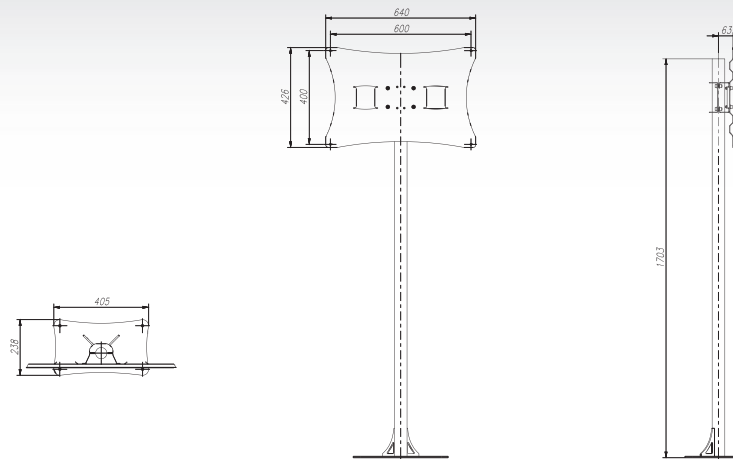

STD02 ■ Plasma/LCD Stand 26"-47"

Features

- 1 LIGHTWEIGHT DESIGN
- 2 FLOOR-MOUNTED BASE
- 3 QUICK INSTALLATION
easy installation of the product

Technical Data

75x75 mm
100x100 mm
200x100 mm
200x200 mm
300x300 mm
400x200 mm
400x400 mm
600x400 mm

26"-47"

60 Kg

min. 75x75 mm
max. 600x400 mm

1700

Trade Information

Index	Colour	Package	EAN
STD02c-B	Black	Orange	5908252962068
STD02s-B	Grey	Orange	5908252962143
Package Dimensions [mm] (H x W x D)		1700x450x350	
Weight [Kg]		30	